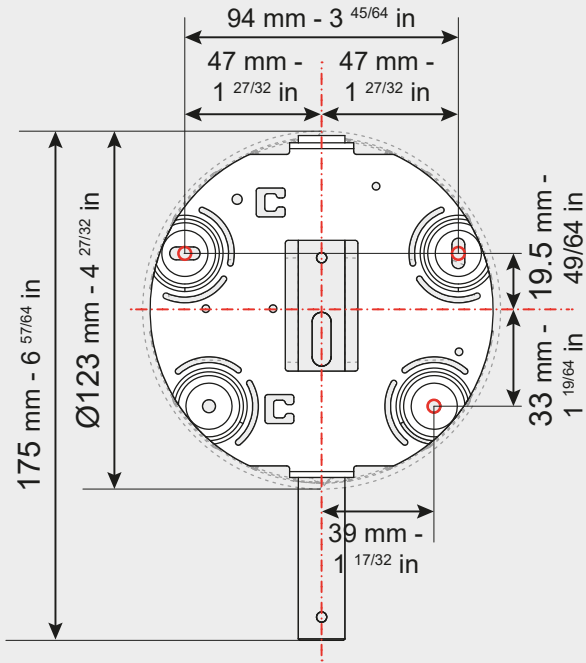

Artemide®

IXA WALL UL

design
Foster & Partners

i

i

1

2

3