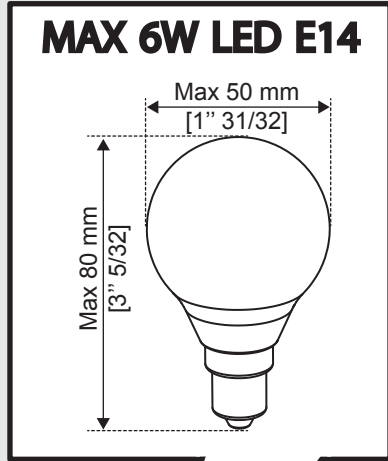

For USA and Canada only:
Max 7W E12 cULus SBLED