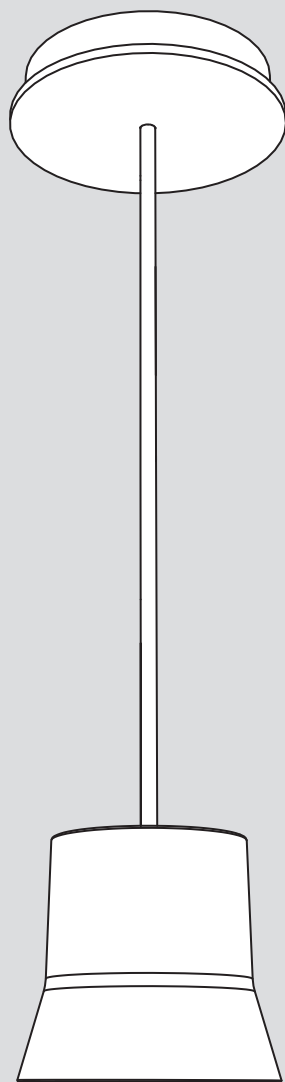

Artemide®

GLO light

design
Patrick Norguet

i

1

+

4b

5b