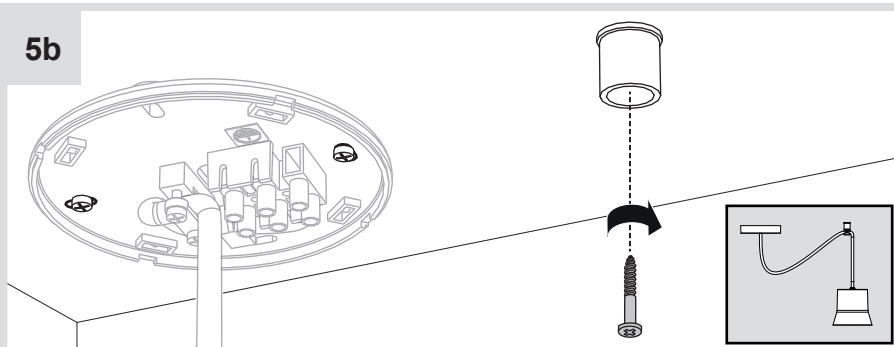

Artemide®

GLO light

design
Patrick Norguet

i

1

+

4b

5b