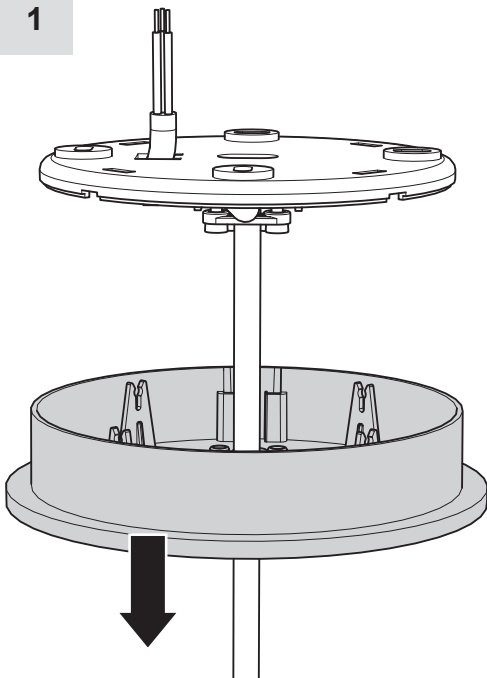

Artemide®

GLO light

design
Patrick Norguet

i

1

+

4b

5b