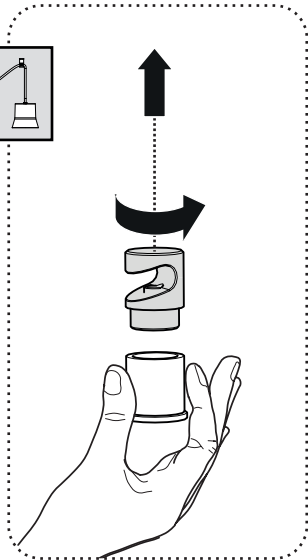

Artemide®

GLO light

design
Patrick Norguet

i

1

+

4b

5b