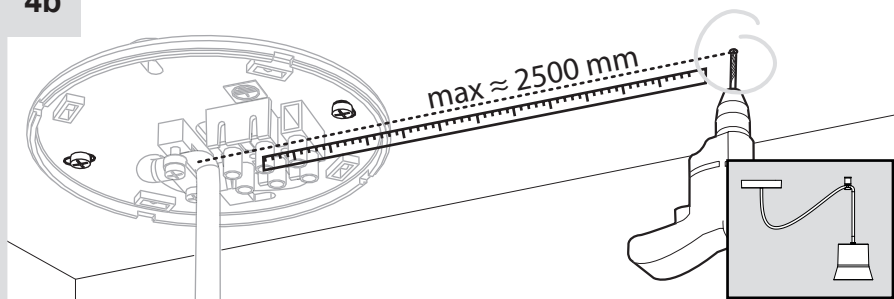

Artemide®

GLO light

design
Patrick Norguet

i

1

+

4b

5b