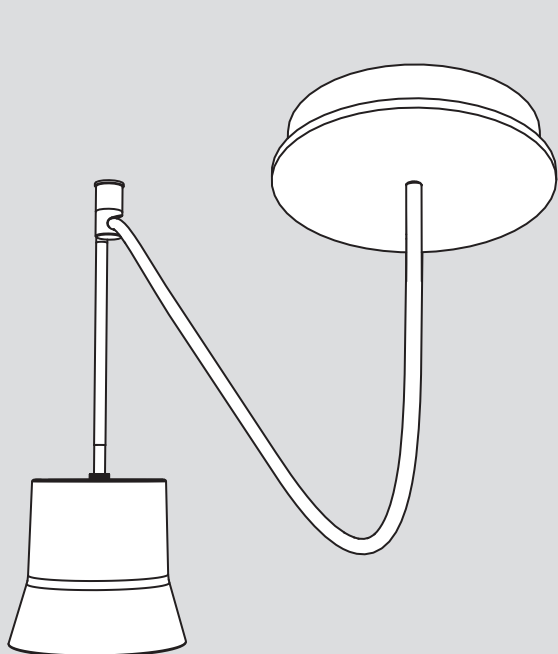

Artemide®

GLO light

design
Patrick Norguet

i

1

+

4b

5b