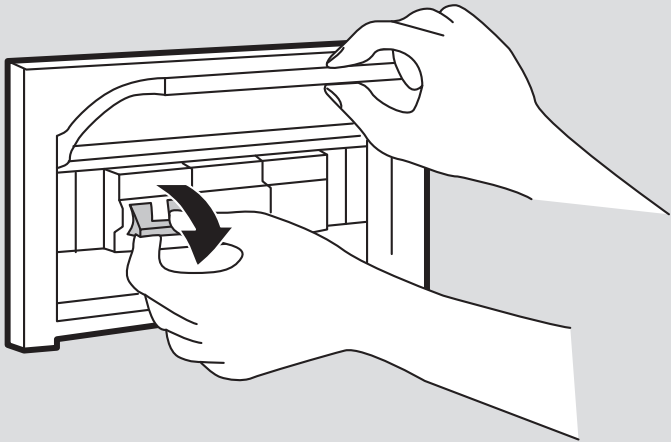

Artemide®

GLO light

design
Patrick Norguet

i

1

+

4b

5b