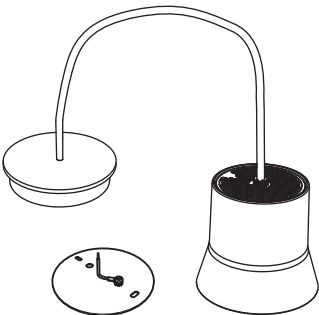

Artemide®

GLO light

design
Patrick Norguet

i

1

+

4b

5b