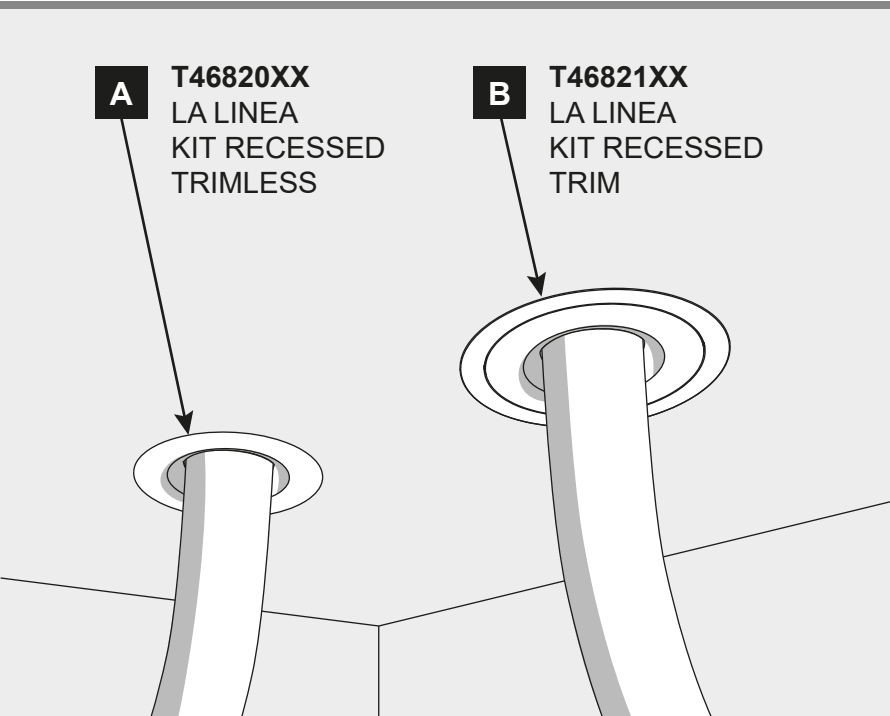

red/rouge/rojo		+	CLASS 2
black/noir/negro		-	

9

A T46820XX
LA LINEA
KIT RECESSED
TRIMLESS

B T46821XX
LA LINEA
KIT RECESSED
TRIM

A

For USA / Canada only

B

For USA / Canada only

B

A**13A****14A****15A**

13B

B

14B

16

A

B