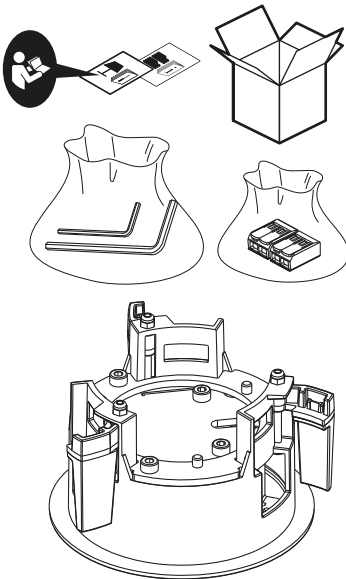

red/rouge/rojo		+	CLASS 2
black/noir/negro		-	

9

A T46820XX
LA LINEA
KIT RECESSED
TRIMLESS

B T46821XX
LA LINEA
KIT RECESSED
TRIM

A

For USA / Canada only

B

For USA / Canada only