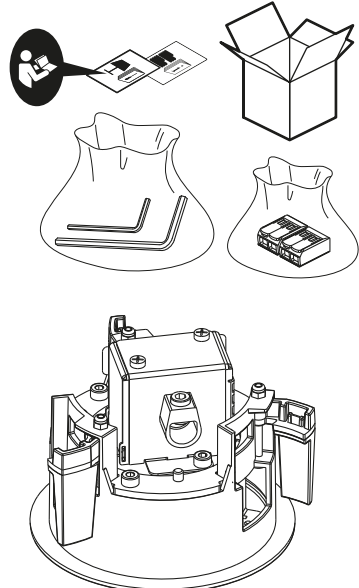

red/rouge/rojo		+	CLASS 2
black/noir/negro		-	

9

A T46820XX
LA LINEA
KIT RECESSED
TRIMLESS

B T46821XX
LA LINEA
KIT RECESSED
TRIM

A

For USA / Canada only

B

For USA / Canada only