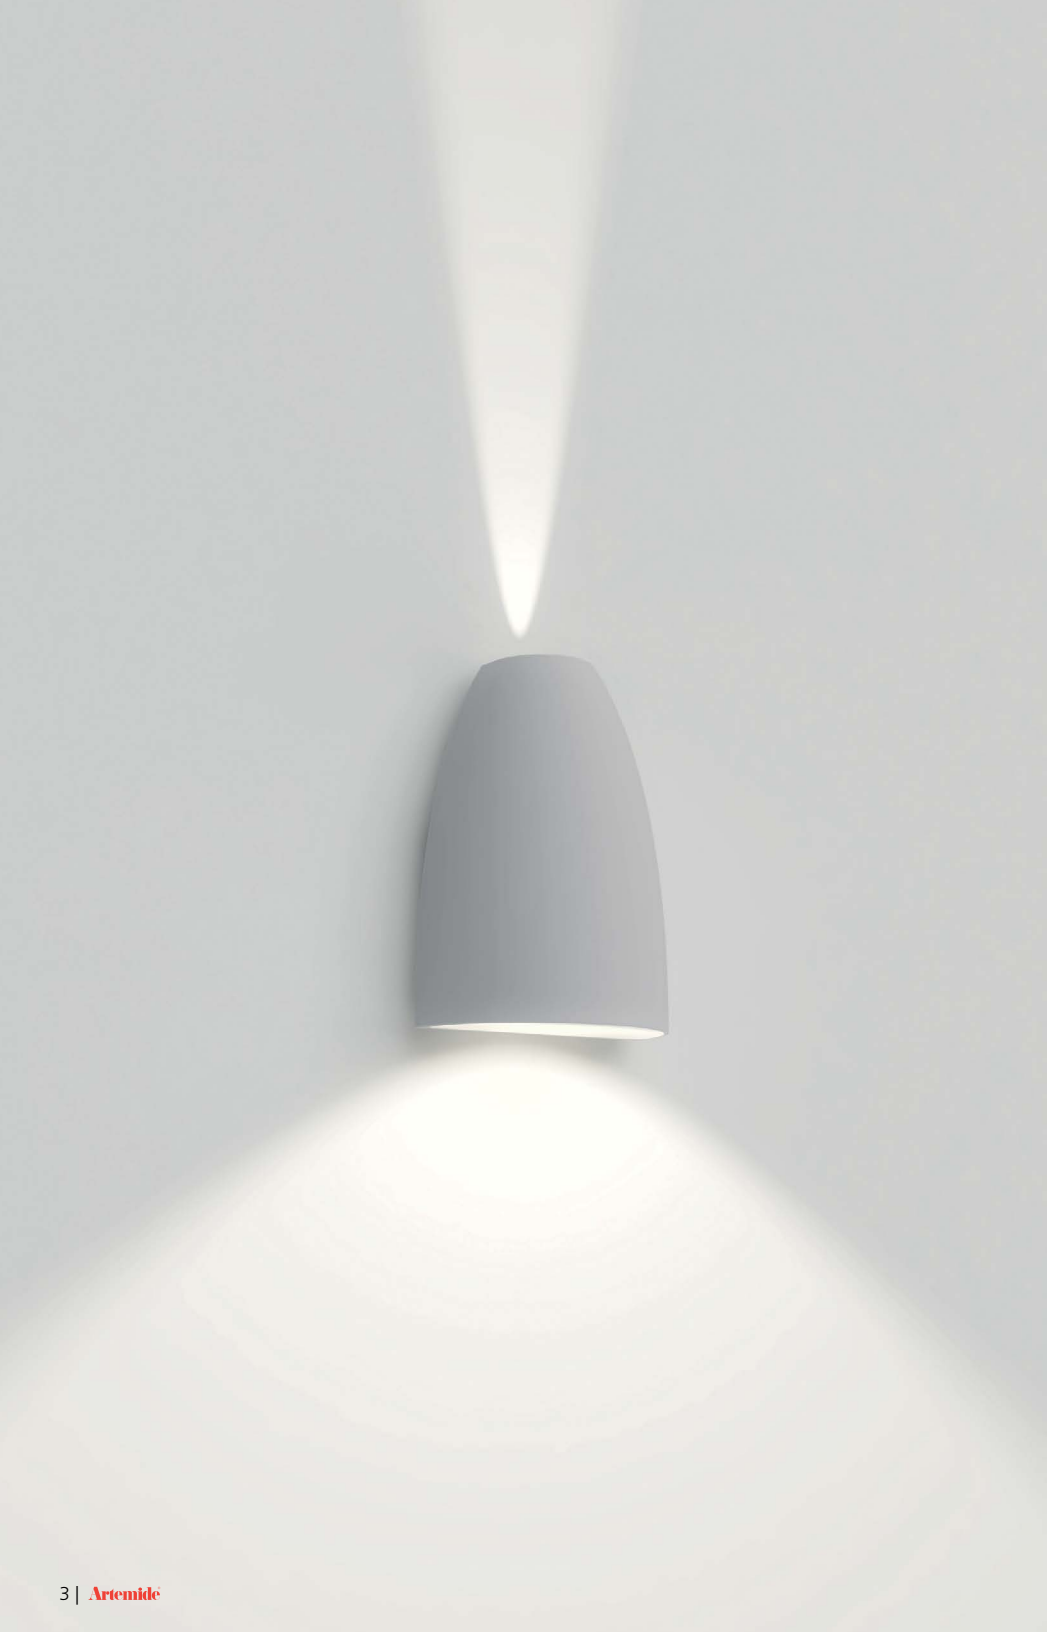

# MOLLA

BY  
ERNESTO GISMONDI

### ERNESTO GISMONDI

---

The father of Artemide, Ernesto Gismondi propelled his involvement in the Memphis Design movement into profoundly revolutionizing the field of lighting design in both Italy and the world.

## AMBIANCE

---

Mounted upwards or downwards, with a complementing play of light diffused on the wall, Molla features direct and indirect emission from high-performance LEDs. Depending on the desired light effect, Molla can be used in modular configurations to create a soothing ambiance.