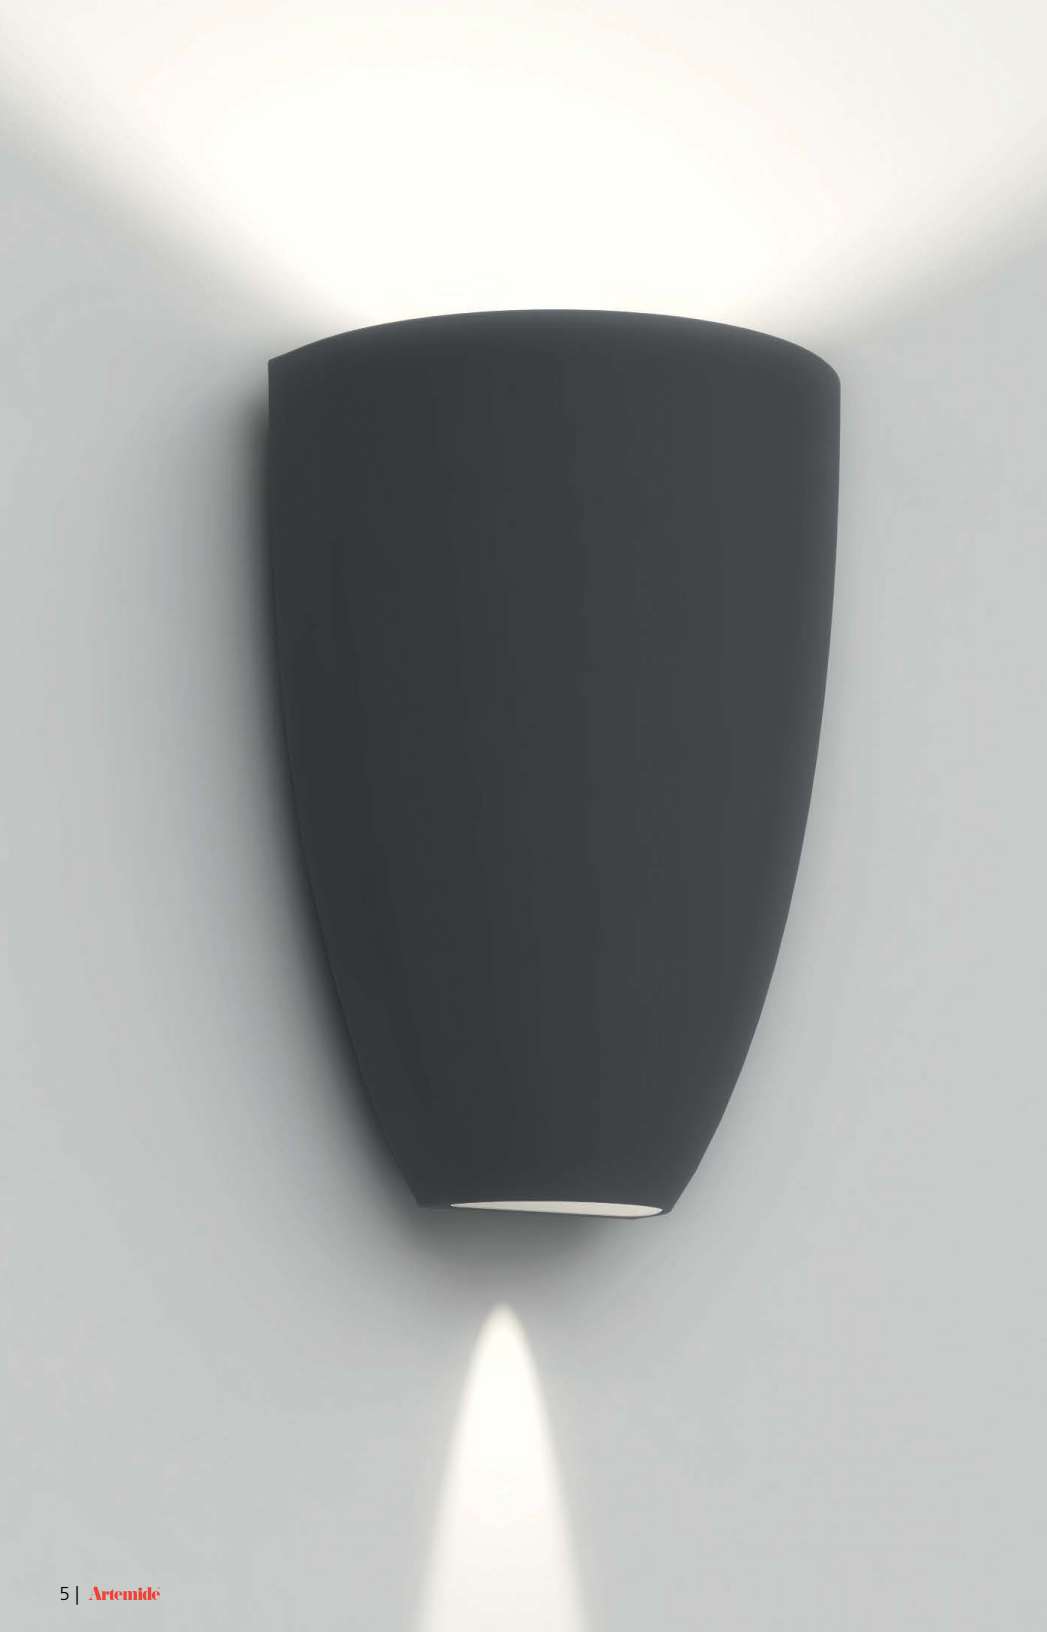

## AMBIANCE

---

Mounted upwards or downwards, with a complementing play of light diffused on the wall, Molla features direct and indirect emission from high-performance LEDs. Depending on the desired light effect, Molla can be used in modular configurations to create a soothing ambiance.

## SIMPLICITY

---

Composed of an aluminum body,  
Molla creates a graceful balance  
between utility and design simplicity.