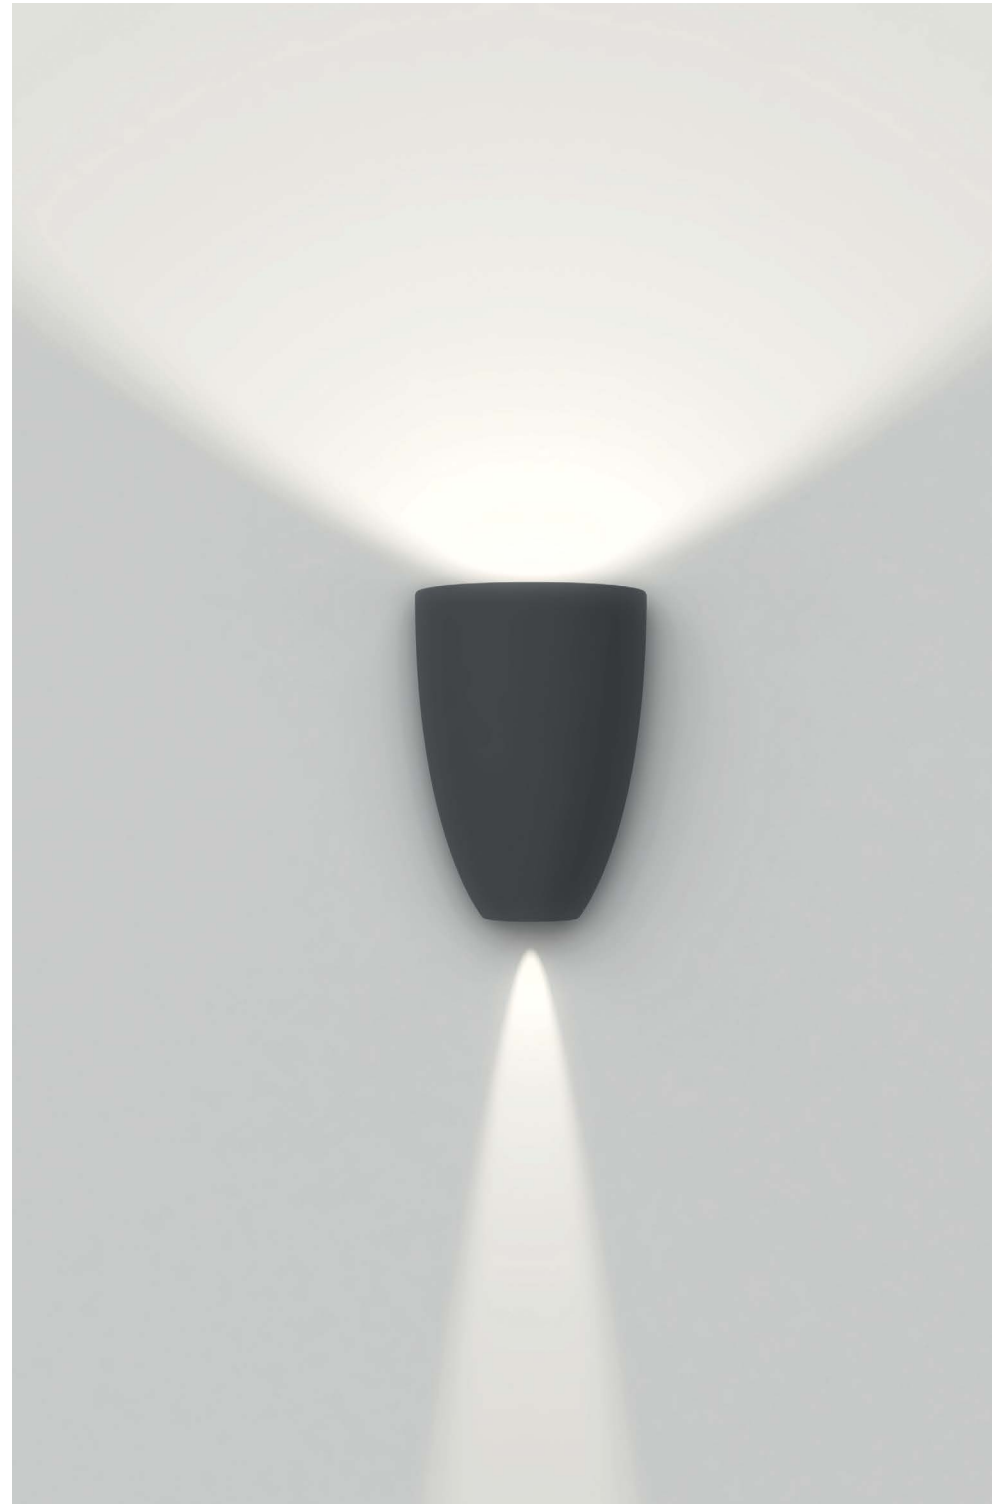

# MOLLA

BY  
ERNESTO GISMONDI

## AMBIANCE

---

Mounted upwards or downwards, with a complementing play of light diffused on the wall, Molla features direct and indirect emission from high-performance LEDs. Depending on the desired light effect, Molla can be used in modular configurations to create a soothing ambiance.