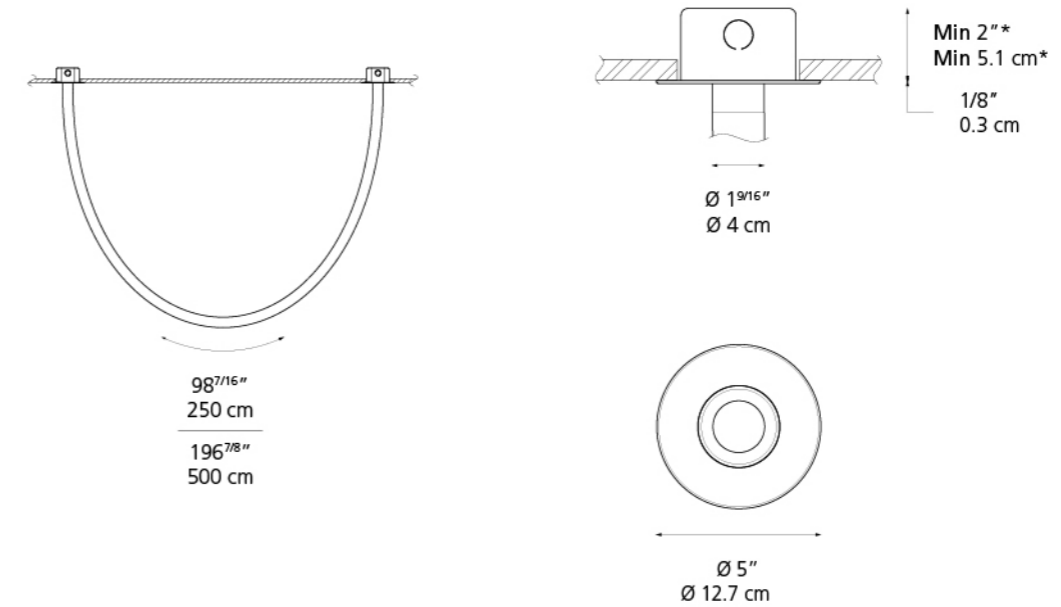

#### With Trim

Length	W	Flux	CCT	Code
98-7/16" (250cm)	33W	2400 lm	3000K	<a href="#">LL1011</a>
196-7/8" (500cm)	66W	4800 lm	3000K	<a href="#">LL1012</a>

#### With Trim for junction box

Length	W	Flux	CCT	Code
98-7/16" (250cm)	33W	2400 lm	3000K	<a href="#">LL1021</a>
196-7/8" (500cm)	66W	4800 lm	3000K	<a href="#">LL1022</a>

\*Octagonal box not included