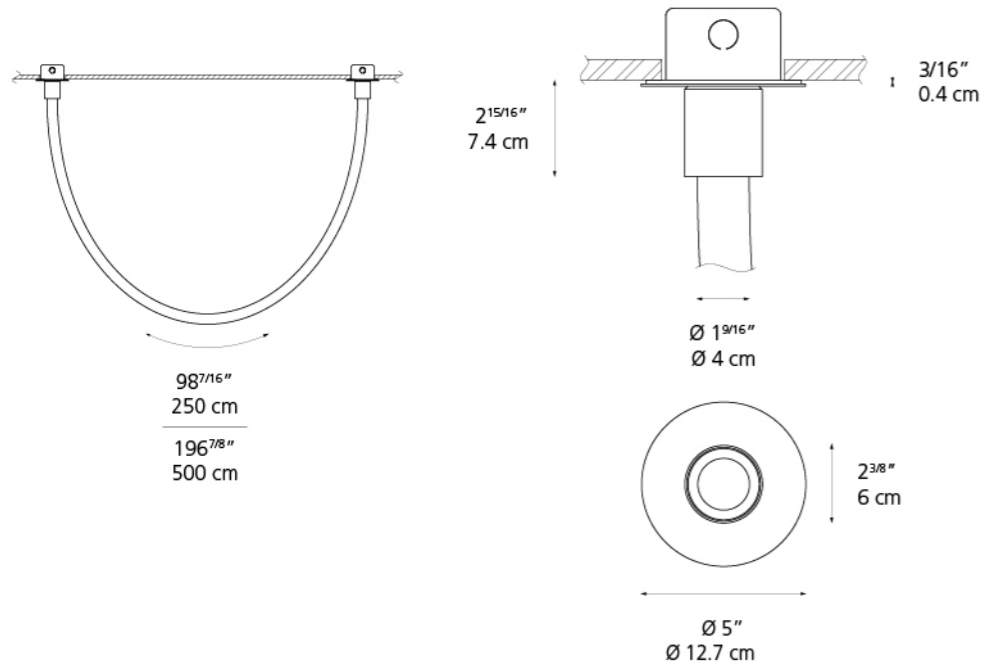

### LA LINEA 40

Surface Length	W	Flux	CCT	Code
98-7/16" (250cm)	33W	2400 lm	3000K	<a href="#">LL1031</a>
196-7/8" (500cm)	66W	4800 lm	3000K	<a href="#">LL1032</a>

\*Octagonal box not included