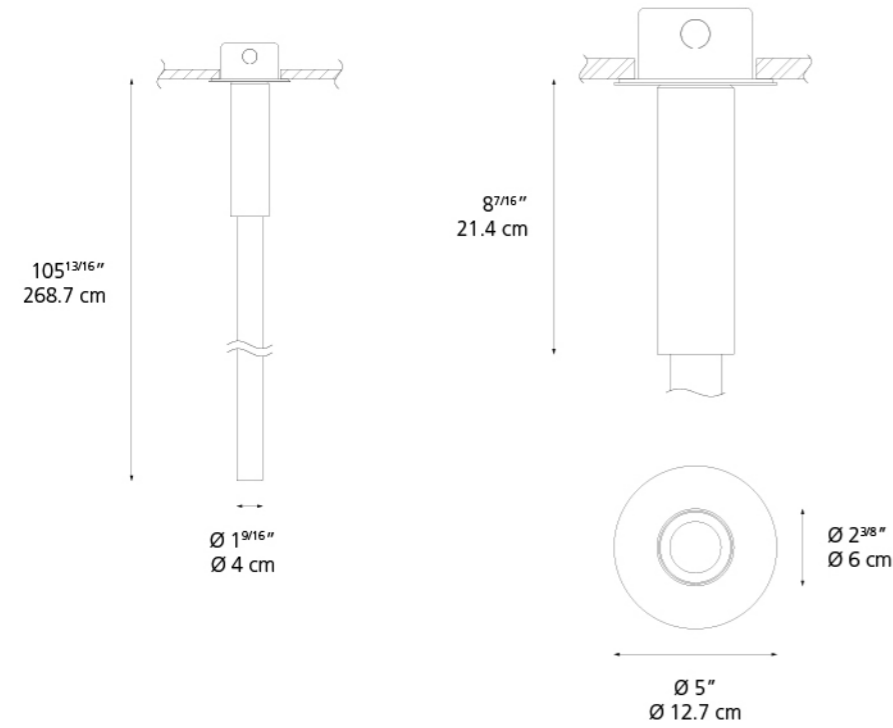

↪ LA LINEA VERTICAL

White 	120/277Vac 50/60Hz integrated power supply	MacAdam 2SDMC Life L70(6K) 36000h CRI=95	IP20

LA LINEA 40

With surface power supply				Non-Dimmable
Length	W	Flux	CCT	Code
98-7/16" (250cm)	38W	2400 lm	3000K	LL1141

*Octagonal box not included

↪ LA LINEA VERTICAL

White 	24Vdc power supply sold separately	MacAdam 2SDMC Life L70(6K) 36000h CRI=95	IP20