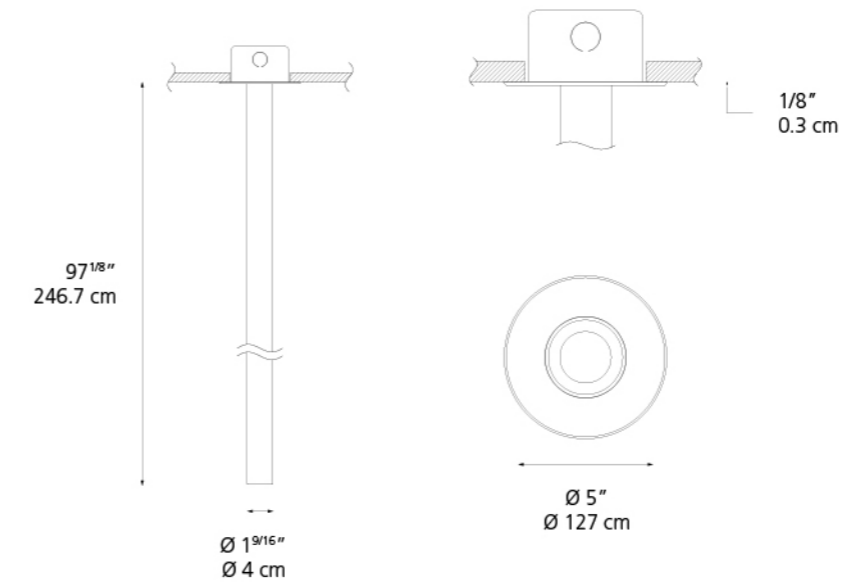

LA LINEA 40

With Trim for junction box	W	Flux	CCT	Code
Length 98-7/16" (250cm)	33W	2400 lm	3000K	LL1121

*Octagonal box not included

REMOTE POWER SUPPLY

Output Wattage	Width	Height	Depth	Dimmable 0-10V Code
1 x 85W	12-1/4"	16-5/8"	5"	DEOW18508D1U
2 x 85W				DEOW28508D1U
3 x 85W	18-1/4"			DEOW38508D1U
4 x 85W				DEOW48508D1U
5 x 85W	24-1/4"			DEOW58508D1U
6 x 85W				DEOW68508D1U
7 x 85W	30-1/4"			DEOW78508D1U
8 x 85W				DEOW88508D1U

REMOTE POWER SUPPLY

Output Wattage	Width	Height	Depth	Dimmable 0-10V Code
1 x 85W	12-1/4"	16-5/8"	5"	DEOW18508D1U
2 x 85W				DEOW28508D1U
3 x 85W	18-1/4"			DEOW38508D1U
4 x 85W				DEOW48508D1U
5 x 85W	24-1/4"			DEOW58508D1U
6 x 85W				DEOW68508D1U
7 x 85W	30-1/4"			DEOW78508D1U
8 x 85W				DEOW88508D1U