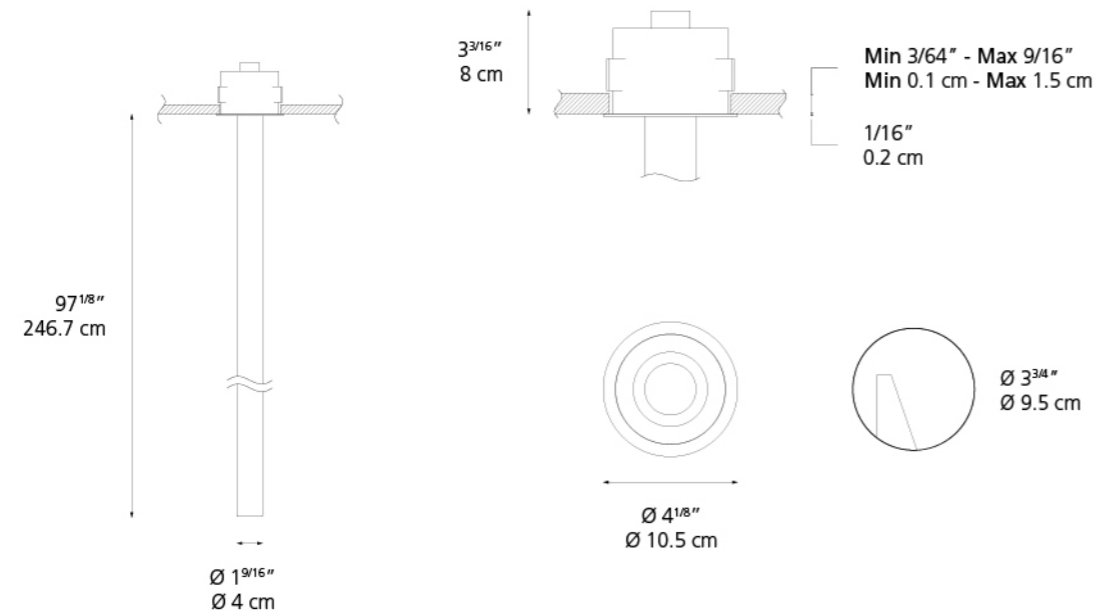

↪ LA LINEA VERTICAL

White 	24Vdc power supply sold separately	MacAdam 2SDMC Life L70(6K) 36000h CRI=95	IP20

LA LINEA 40

With Trim	W	Flux	CCT	Code
Length 98-7/16" (250cm)	33W	2400 lm	3000K	LL1111

↪ LA LINEA VERTICAL

White 	24Vdc power supply sold separately	MacAdam 2SDMC Life L70(6K) 36000h CRI=95	IP20