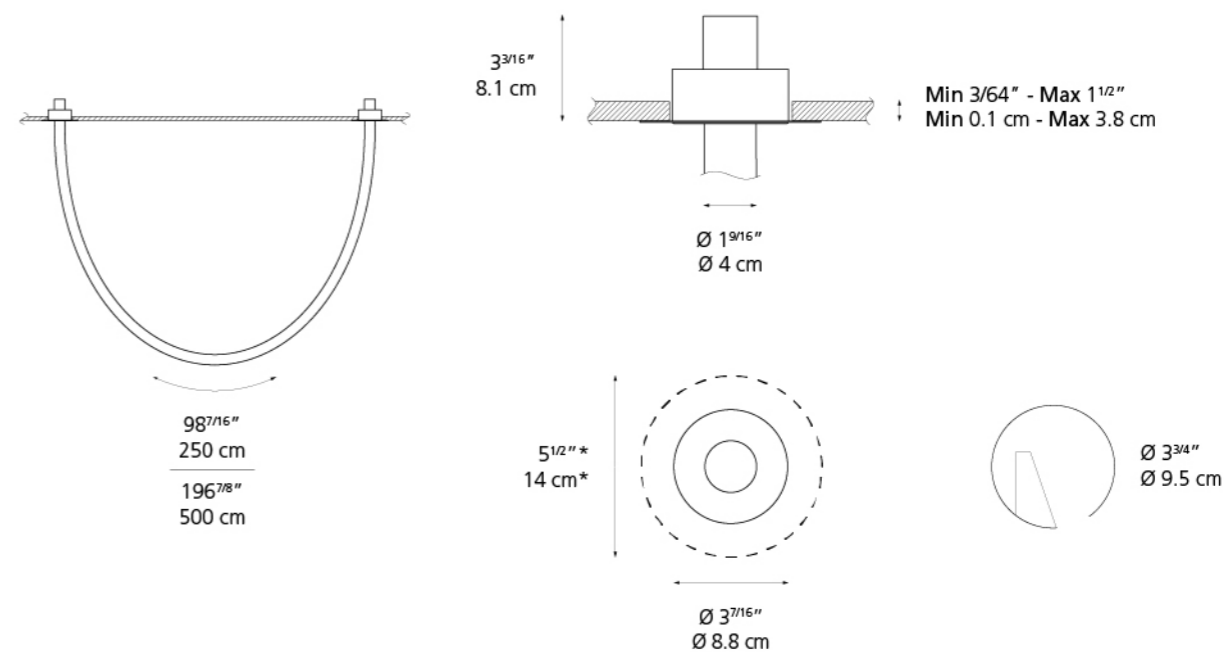

#### Trimless

Length	W	Flux	CCT	Code
98-7/16" (250cm)	33W	2400 lm	3000K	<a href="#">LL1001</a>
196-7/8" (500cm)	66W	4800 lm	3000K	<a href="#">LL1002</a>

\*Not visible after installation