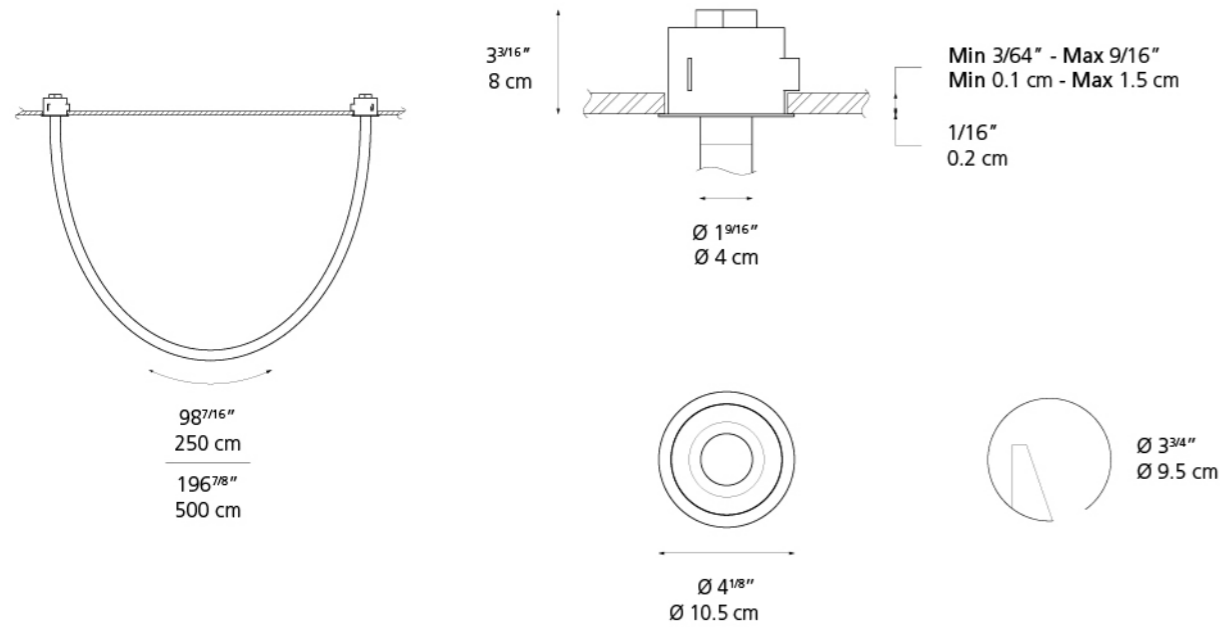

↪ LA LINEA RECESSED

White

24Vdc
power supply sold separately

MacAdam 2SDMC
Life L70(6K) 36000h
CRI=95

IP20

LA LINEA 40

With Trim

Length	W	Flux	CCT	Code
98-7/16" (250cm)	33W	2400 lm	3000K	LL1011
196-7/8" (500cm)	66W	4800 lm	3000K	LL1012