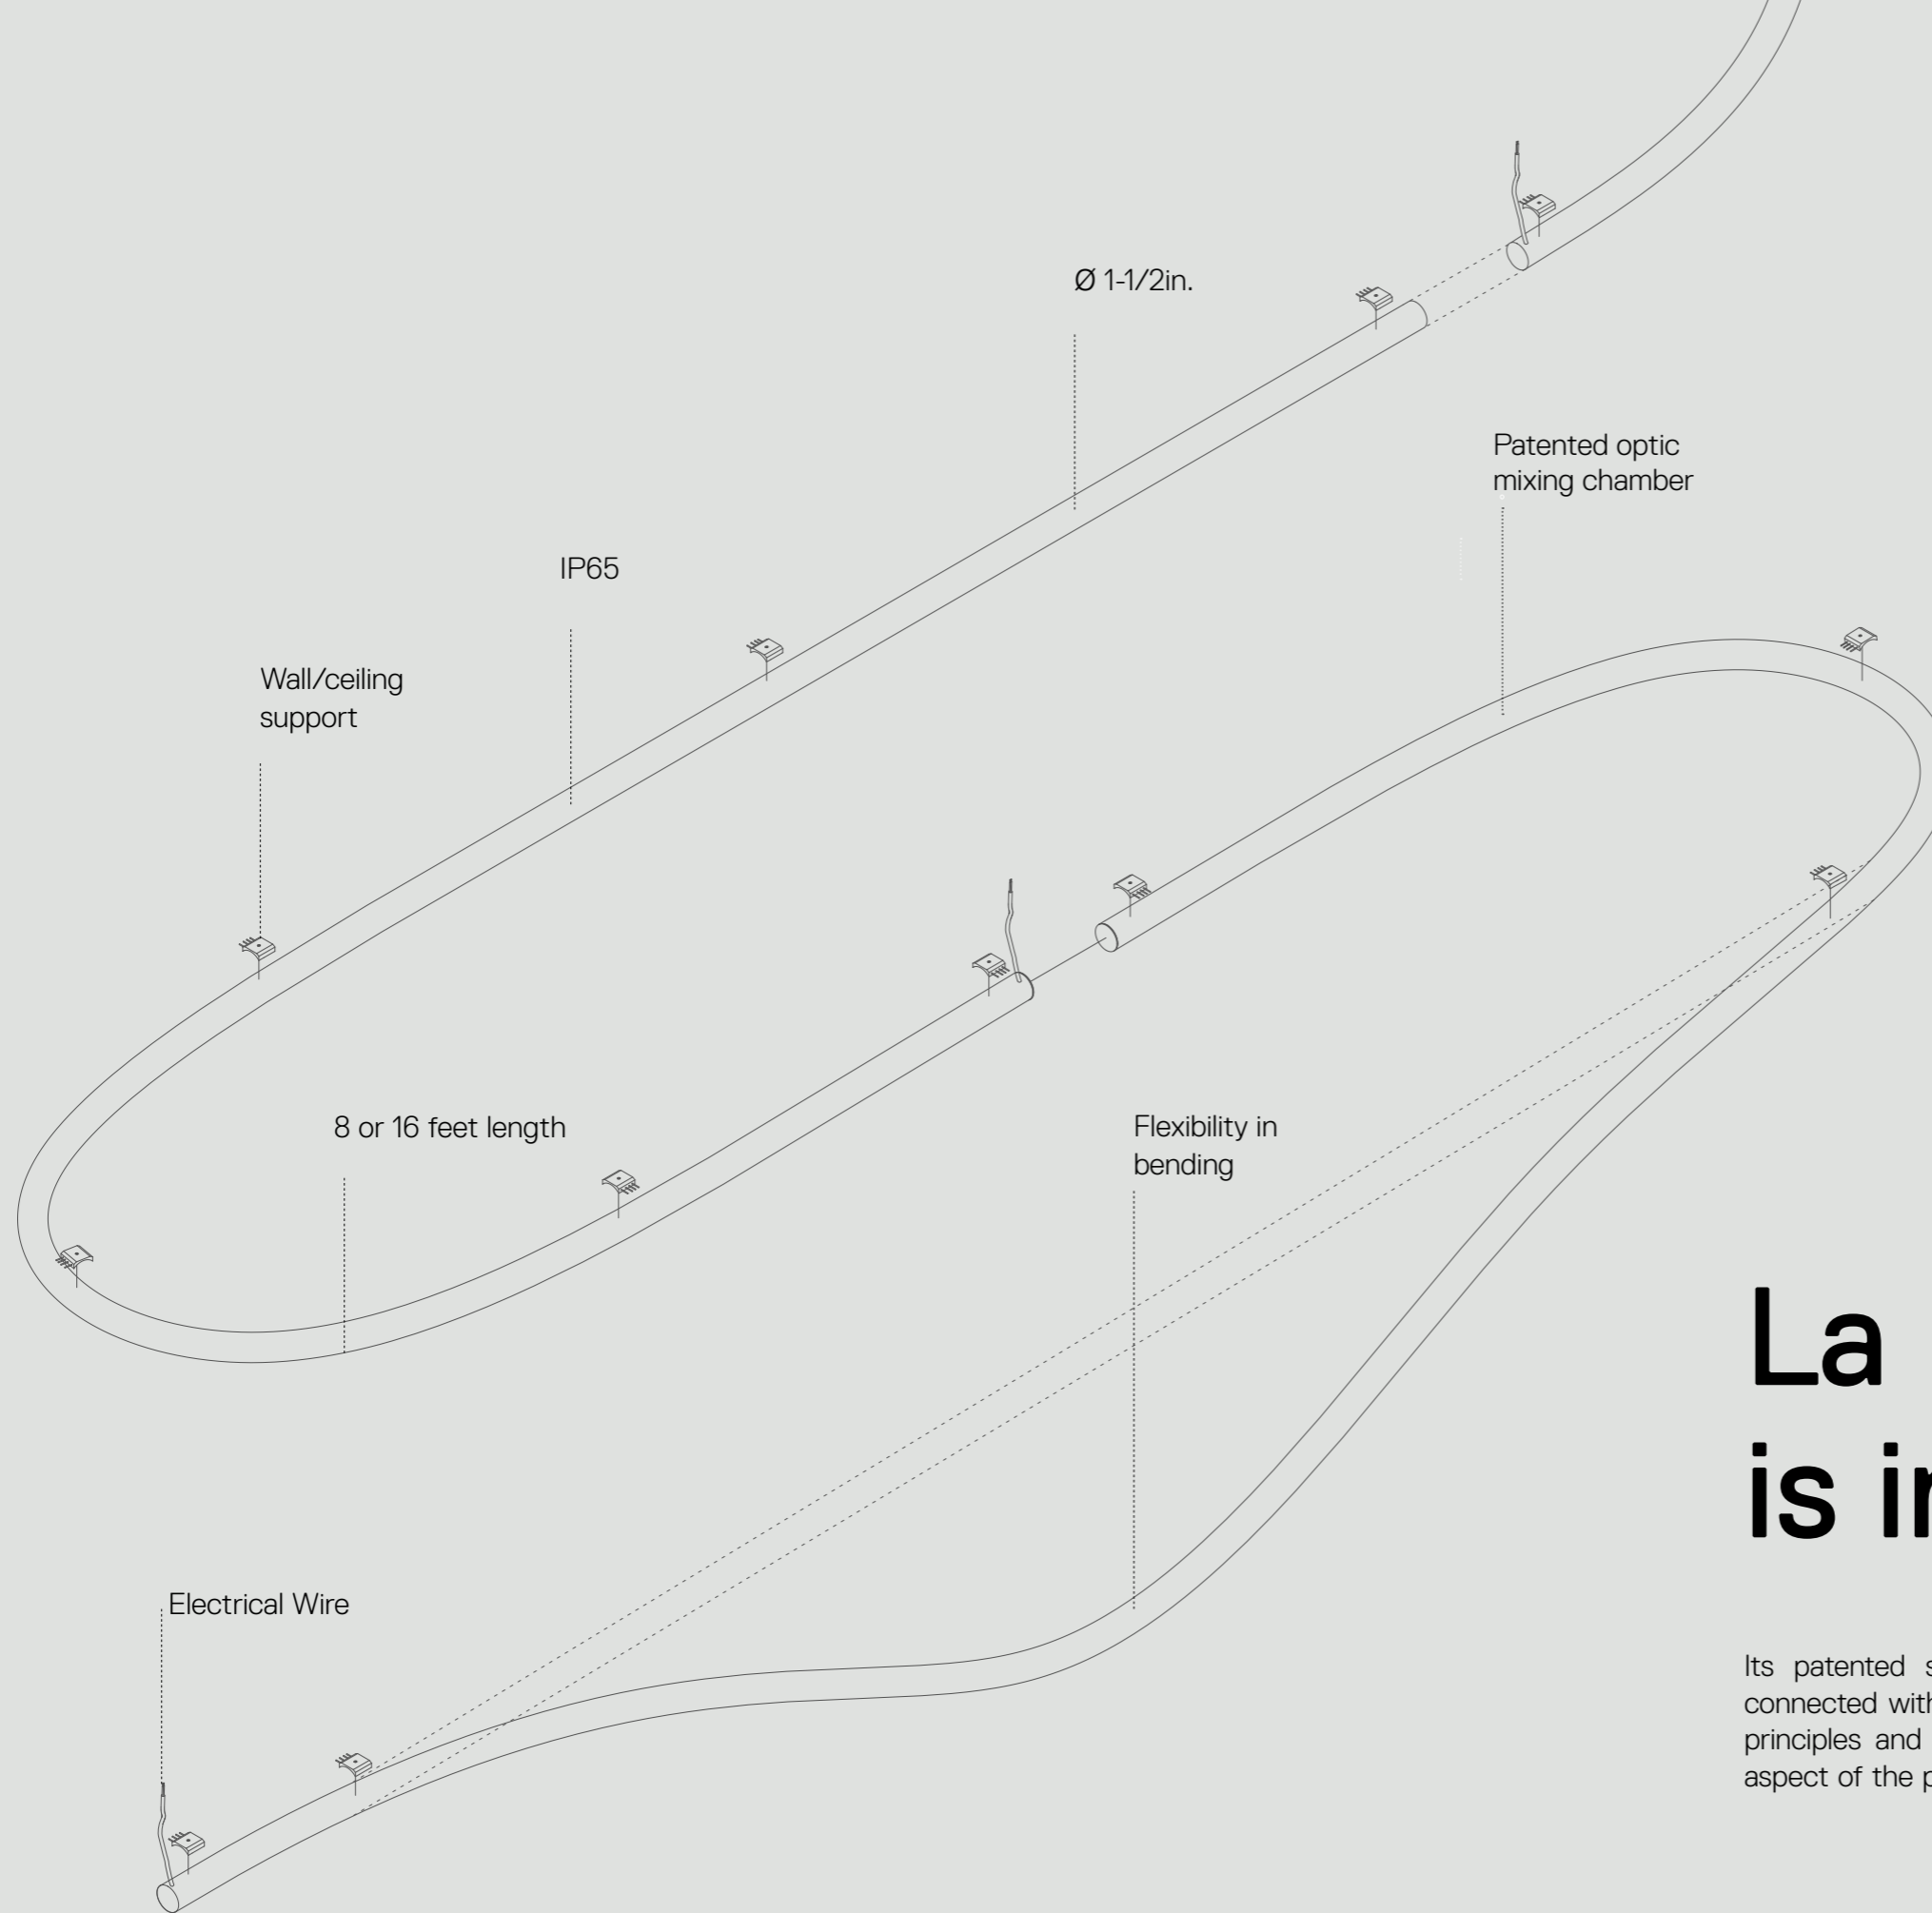

# La Linea is flexible

La Linea is a flexible tube of light, capable to freely twist and turn in space according to undefined geometries.

Light at  
360°