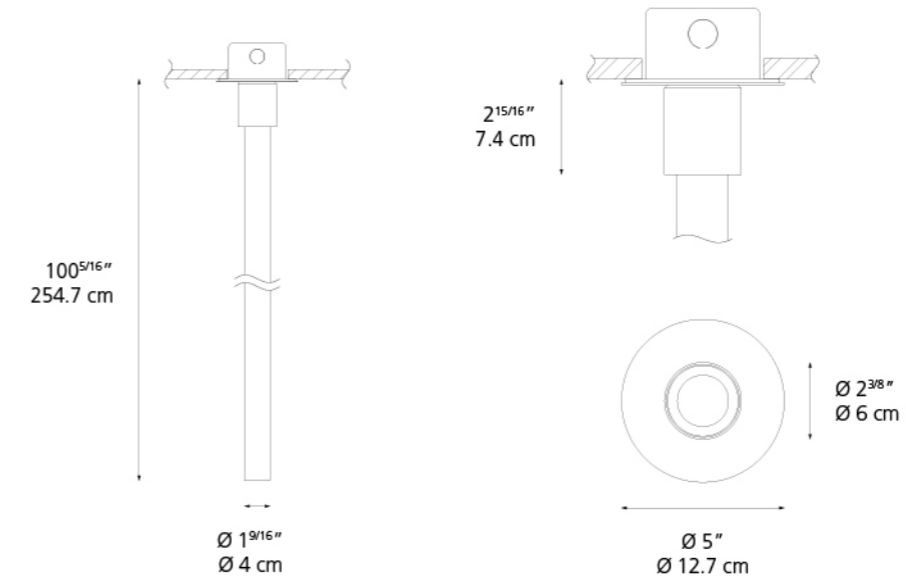

LA LINEA 40

Surface				
Length	W	Flux	CCT	Code
98-7/16" (250cm)	33W	2400 lm	3000K	LL1131

*Octagonal box not included

REMOTE POWER SUPPLY

Output Wattage	Width	Height	Depth	Dimmable 0-10V Code
1 x 85W	12-1/4"	16-5/8"	5"	DEOW18508D1U
2 x 85W				DEOW28508D1U
3 x 85W	18-1/4"			DEOW38508D1U
4 x 85W				DEOW48508D1U
5 x 85W	24-1/4"			DEOW58508D1U
6 x 85W				DEOW68508D1U
7 x 85W	30-1/4"			DEOW78508D1U
8 x 85W				DEOW88508D1U