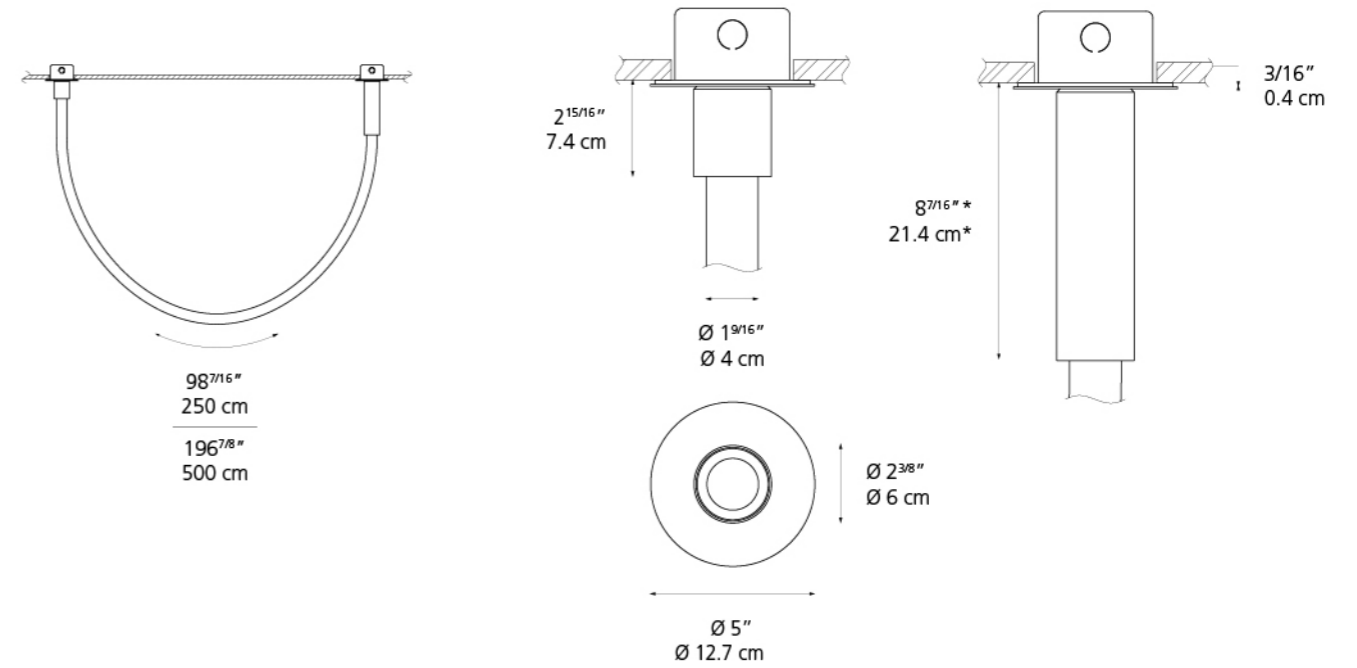

Non-Dimmable

Code
LL1041
LL1042

*Feed

**Octagonal box not included

European version shown