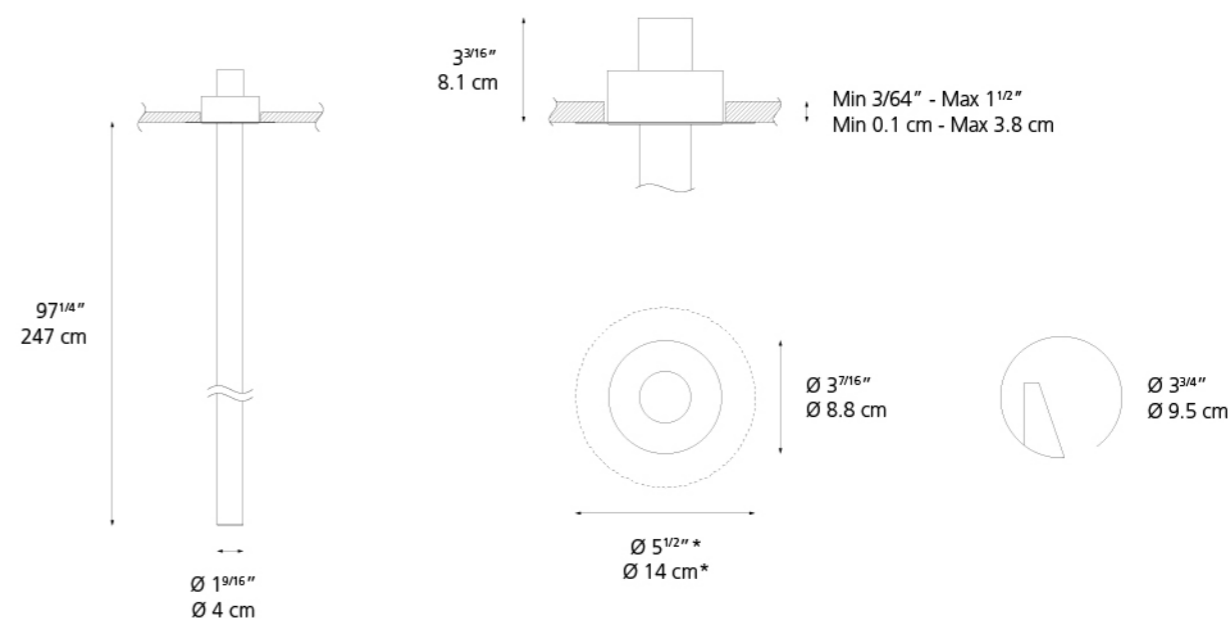

*Not visible after installation

REMOTE POWER SUPPLY

Output Wattage	Width	Height	Depth	Dimmable 0-10V Code
1 x 85W	12-1/4"	16-5/8"	5"	DEOW18508D1U
2 x 85W				DEOW28508D1U
3 x 85W	18-1/4"			DEOW38508D1U
4 x 85W				DEOW48508D1U
5 x 85W	24-1/4"			DEOW58508D1U
6 x 85W				DEOW68508D1U
7 x 85W	30-1/4"			DEOW78508D1U
8 x 85W				DEOW88508D1U