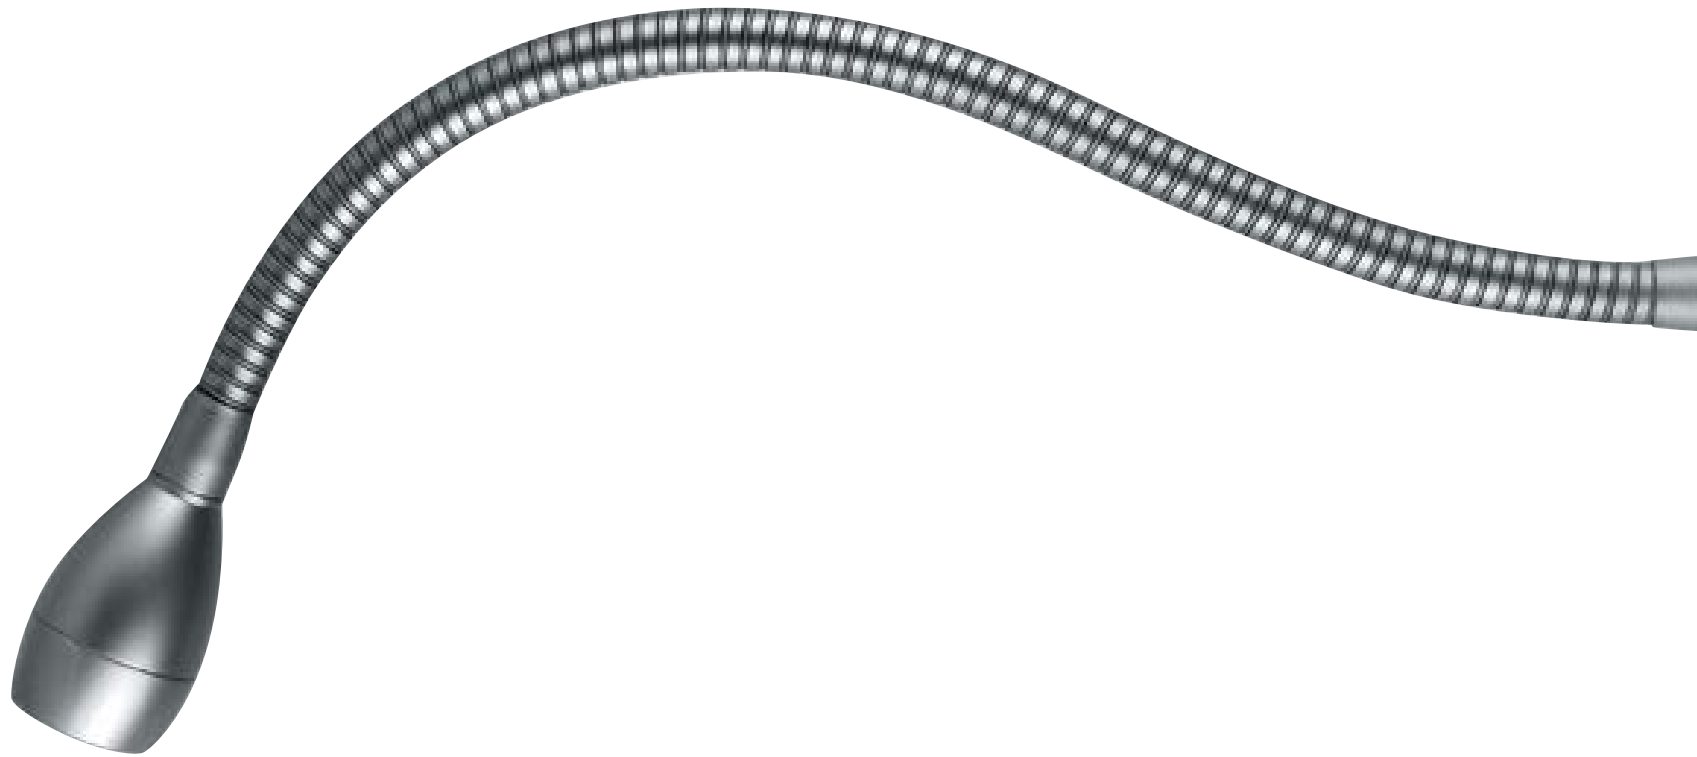

JET
—

Artemide®

FLEXIBILITY

Highly functional for hospitality application or as an intimate reading light, the Jet wall fixture effortlessly adjusts to any direct lighting need.

SIMPLICITY

Defined by its modern look and feel, Jet is composed of lathed aluminum with a flexible iron arm. Its simple design adapts to any environment as a purposeful task light.

JET wall

EMISSION

adjustable direct

LIGHT SOURCE

LED
1W 3000K>80CRI

DIMMING FEATURE

non dimmable

DIMENSIONS