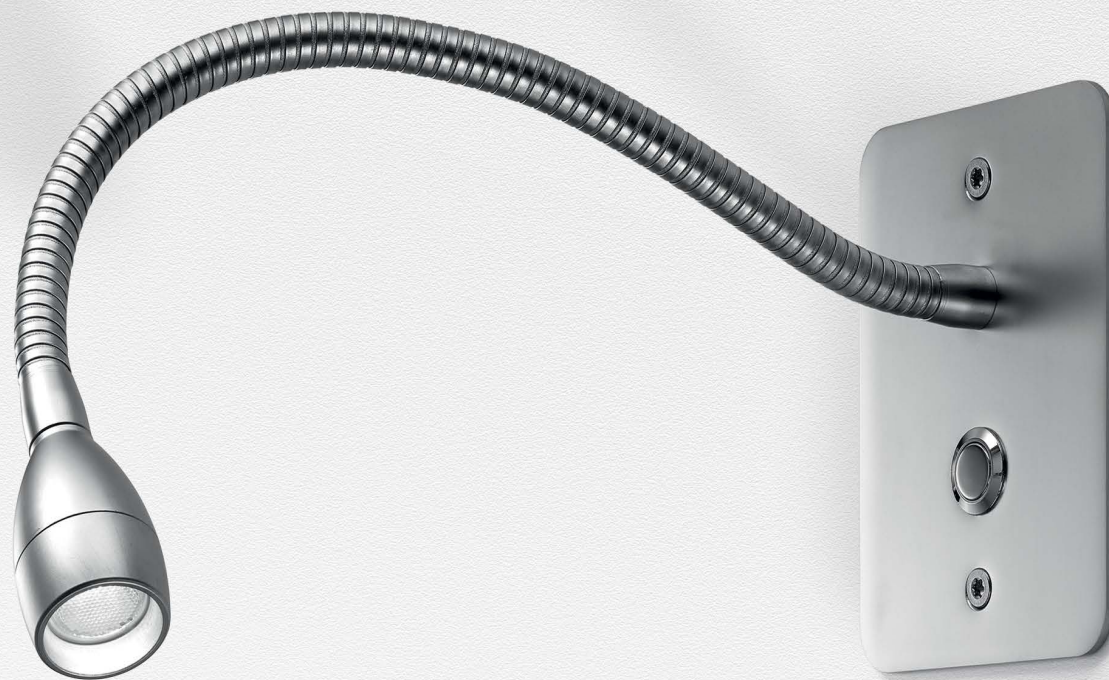

JET
—

Artemide®

FLEXIBILITY

Highly functional for hospitality application or as an intimate reading light, the Jet wall fixture effortlessly adjusts to any direct lighting need.

SIMPLICITY

Defined by its modern look and feel, Jet is composed of lathed aluminum with a flexible iron arm. Its simple design adapts to any environment as a purposeful task light.

JET wall

EMISSION

adjustable direct

LIGHT SOURCE

LED
1W 3000K>80CRI

DIMMING FEATURE

non dimmable

DIMENSIONS