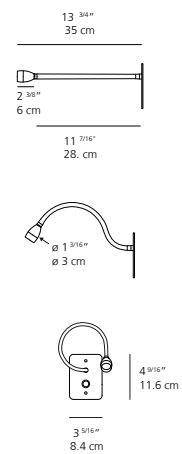

JET wall

EMISSION

adjustable direct

LIGHT SOURCE

LED
1W 3000K>80CRI

DIMMING FEATURE

non dimmable

DIMENSIONS