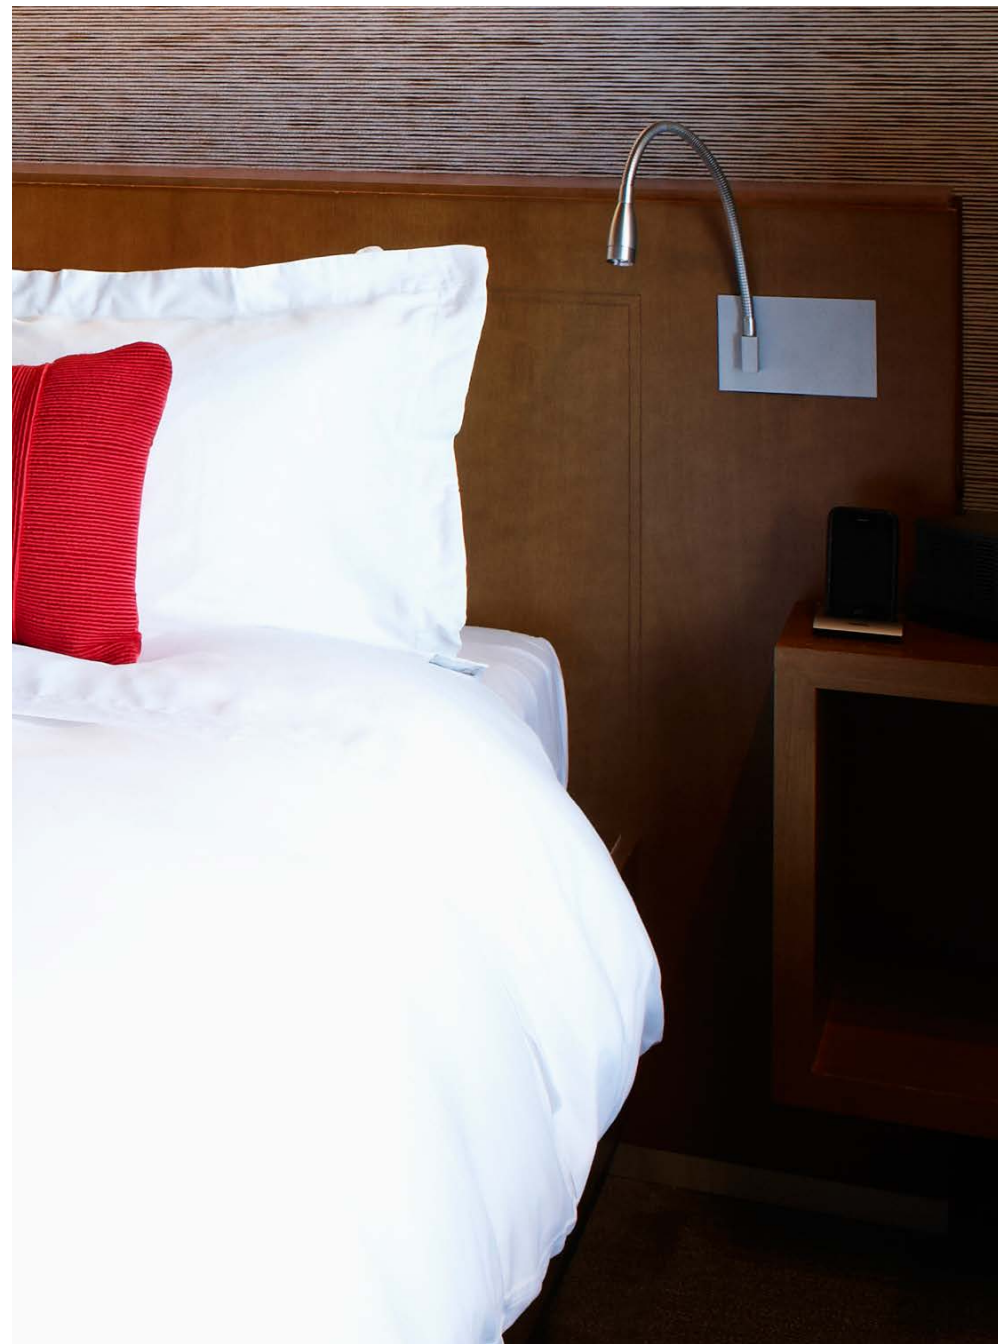

JET wall

EMISSION

adjustable direct

LIGHT SOURCE

LED
1W 3000K>80CRI

DIMMING FEATURE

non dimmable

DIMENSIONS

FINISH

■ aluminum

CERTIFICATIONS

c.UL.us listed